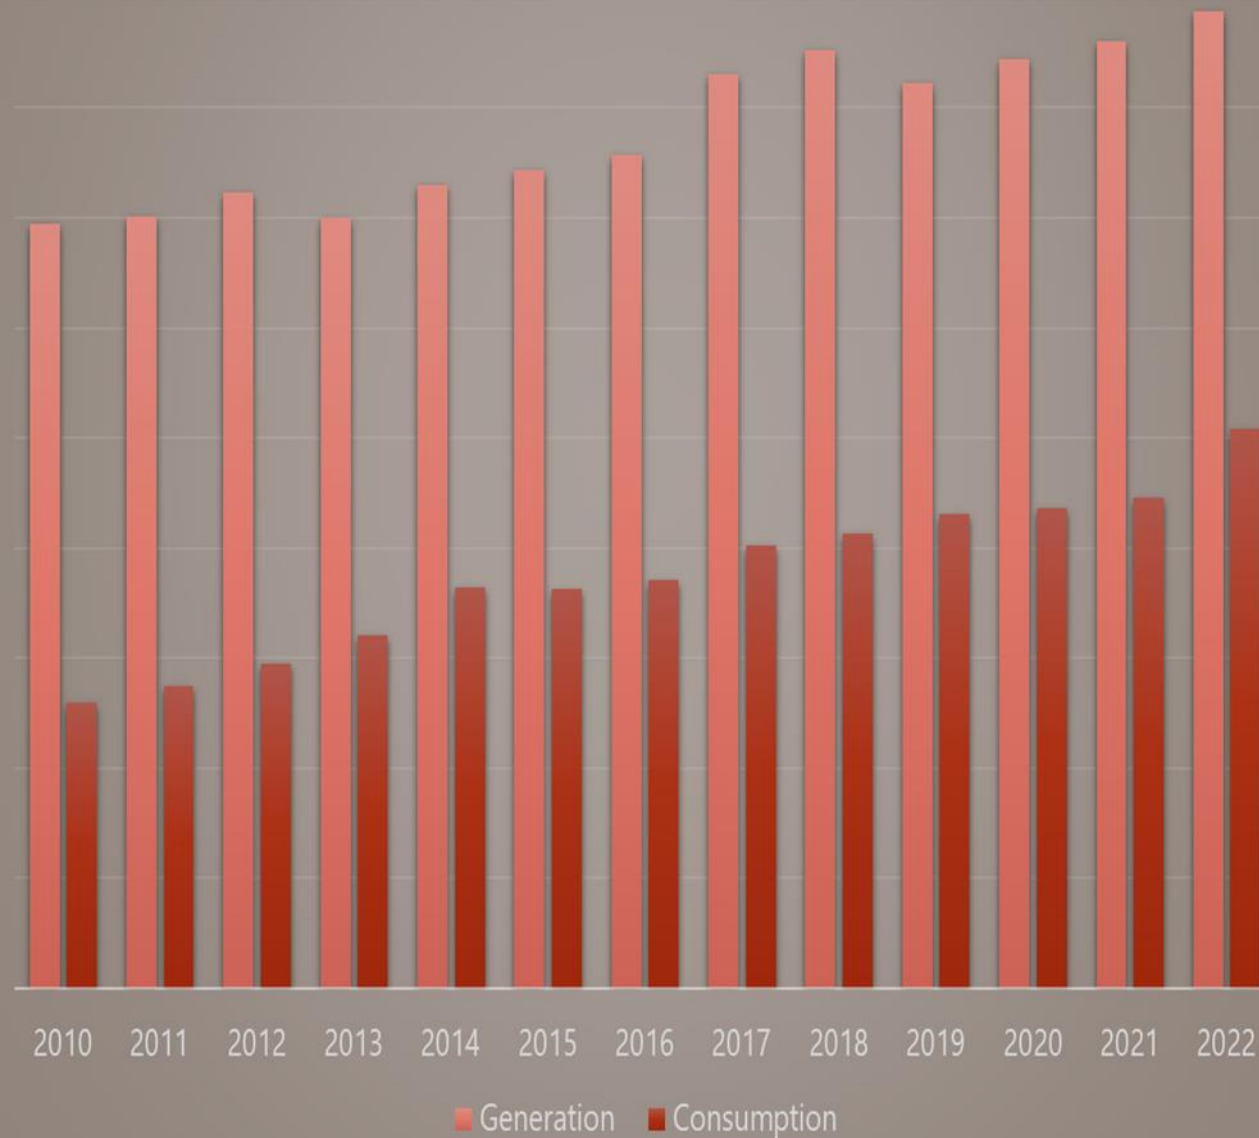

# Active Project Examples: Natural Gas Value Ad

A large industrial facility, likely a refinery or processing plant, is shown under construction. The image features a complex network of steel structures, pipes, and scaffolding. In the background, a tall distillation column stands prominently. The sky is filled with soft, golden clouds, suggesting a sunrise or sunset. The overall scene conveys a sense of large-scale industrial development.

Soy Processing Plants (X3) - \$2B  
Renewable Diesel Processing - \$800M

ACTIVE PROJECT EXAMPLES

Value Added Agriculture

## ND Energy Generation versus Consumption